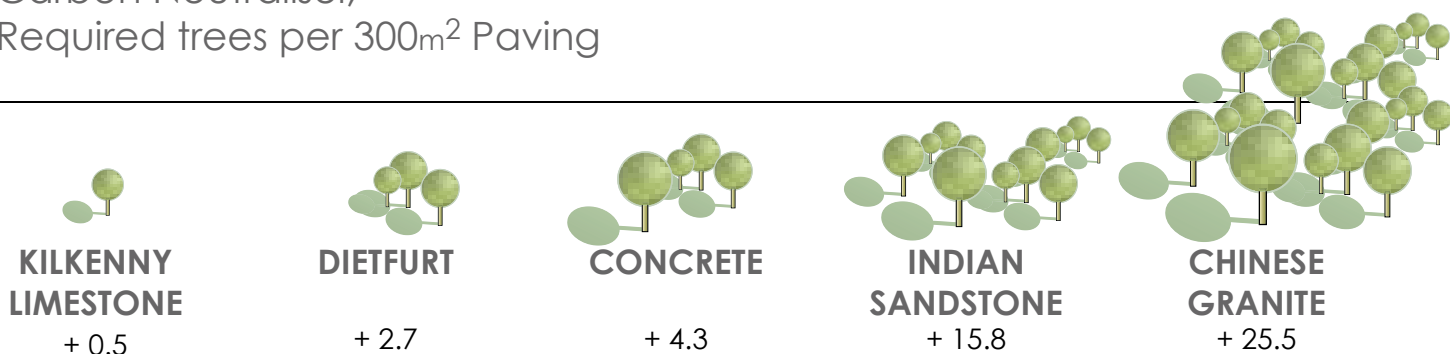

# carbon footprint

Kilkenny Limestone has one of the smallest carbon footprints in the natural stone industry.

Up to 60 time less carbon produced than some imported stone.

Carbon Neutraliser,  
Required trees per 300m<sup>2</sup> Paving