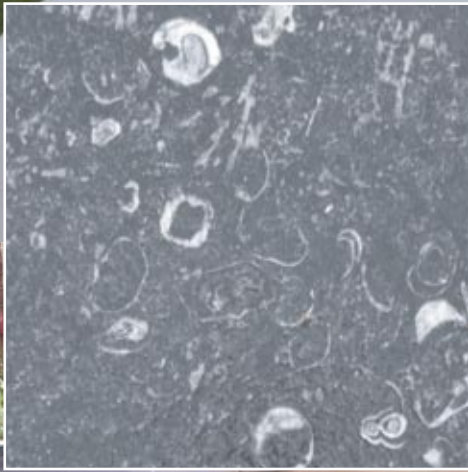

“consider low maintenance
consider Kilkenny Limestone”

KILKENNY
LIMESTONE

Natural Limestone exudes a character and authentic beauty that will turn your outdoor living space into a sanctuary for the creation of treasured memories with family and friends.

natural