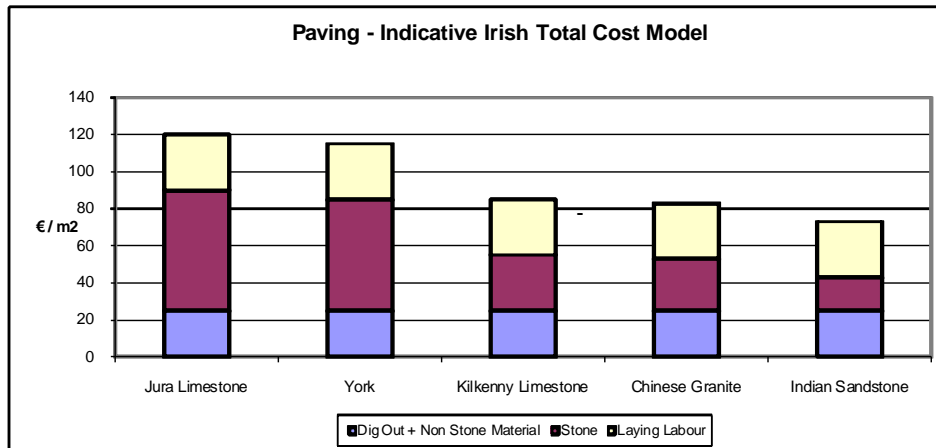

WE OFFER TWO PREMIUM PAVING PRODUCTS

1. Kilkenny Blue Limestone
2. Jura Beige Limestone

Both products offer

- . Low installation and maintenance costs
- . Proven Colour Performance in Northern European Climate
- . Uniform Thickness
- . Non-Slip
- . Low Carbon Footprint
- . Ethical Sourcing
- . Highest European Specification

Kilkenny Blue is a Genuine Irish Limestone, total cost within 2% of Chinese Granite and 14% of Indian Sandstone / Limestone

Jura Beige is a Genuine German Limestone